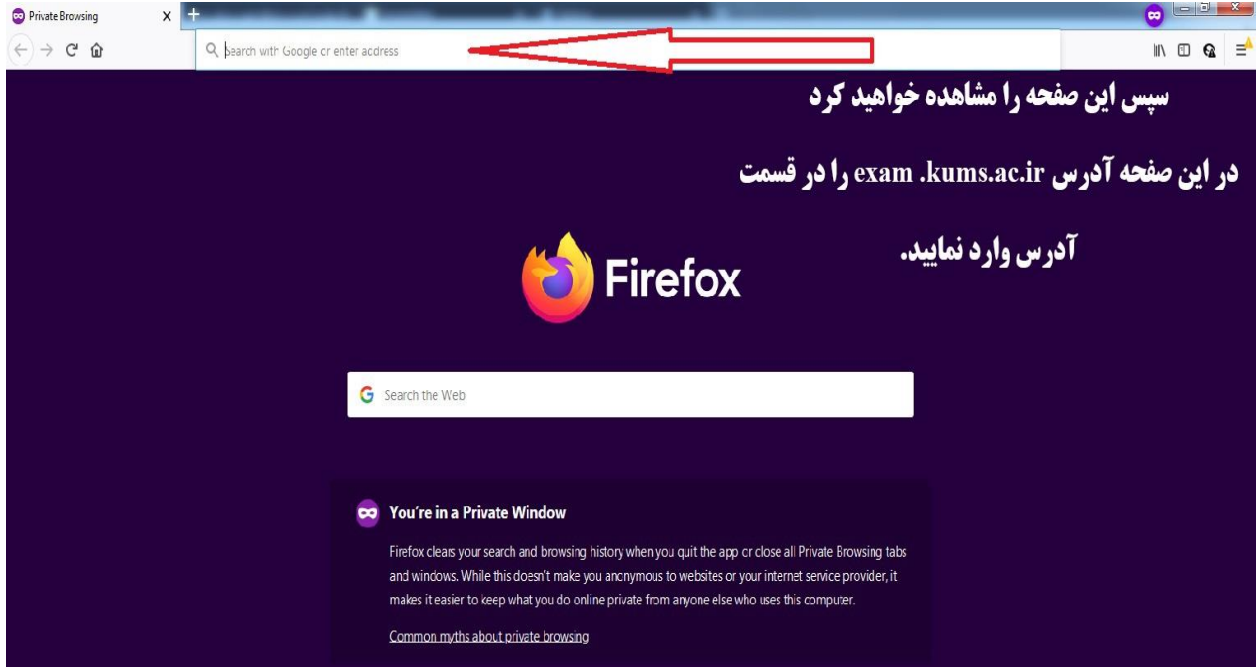

در صورت حل نشدن مشکل مراحل زیر را انجام دهید :

۱. در مرورگر Firefox گزینه New Private Window را کلیک کنید.