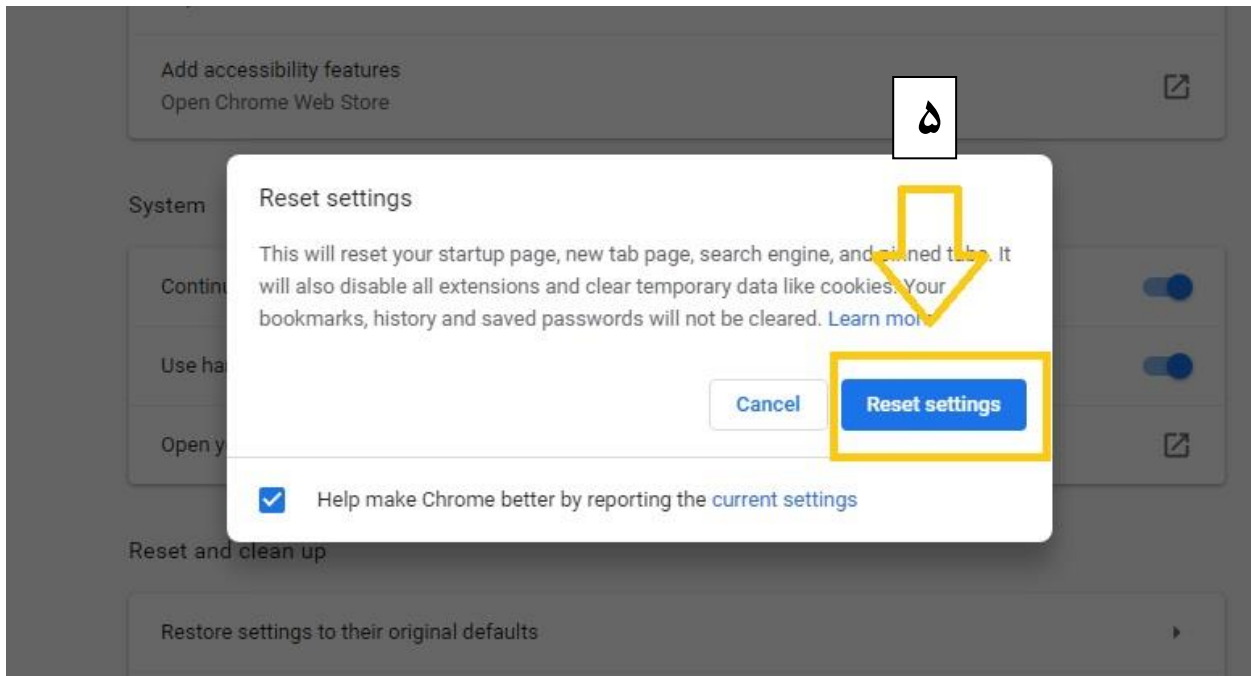

Yesterday - Thursday, August 20, 2020

EN 2:46 PM 8/21/2020

در این مرحله ۷ روز اخیر را انتخاب کنید.

۳. در صورت حل نشدن مشکل مراحل زیر را انجام دهید :

The screenshot shows a web browser window with the address bar displaying 'exam.kums.ac.ir'. The page content is in Persian and includes a login form with fields for 'نام کاربری را وارد کنید' (Enter username) and 'رمز را وارد کنید' (Enter password). A dropdown menu is open from the top right corner, showing options like 'New tab', 'History', 'Settings', and 'Exit'. A red box highlights the menu icon, and a yellow arrow points to the 'Settings' option. A box with the number '۱' is placed near the menu icon, and another box with the number '۲' is placed near the login form.

The screenshot shows the Chrome Settings page. The 'On startup' section is highlighted, showing three options: 'Open the New Tab page', 'Continue where you left off' (which is selected), and 'Open a specific page or set of pages'. A box with the number '۳' is placed over the 'Continue where you left off' option, and a yellow arrow points down to a box labeled 'Advanced' at the bottom of the settings page.