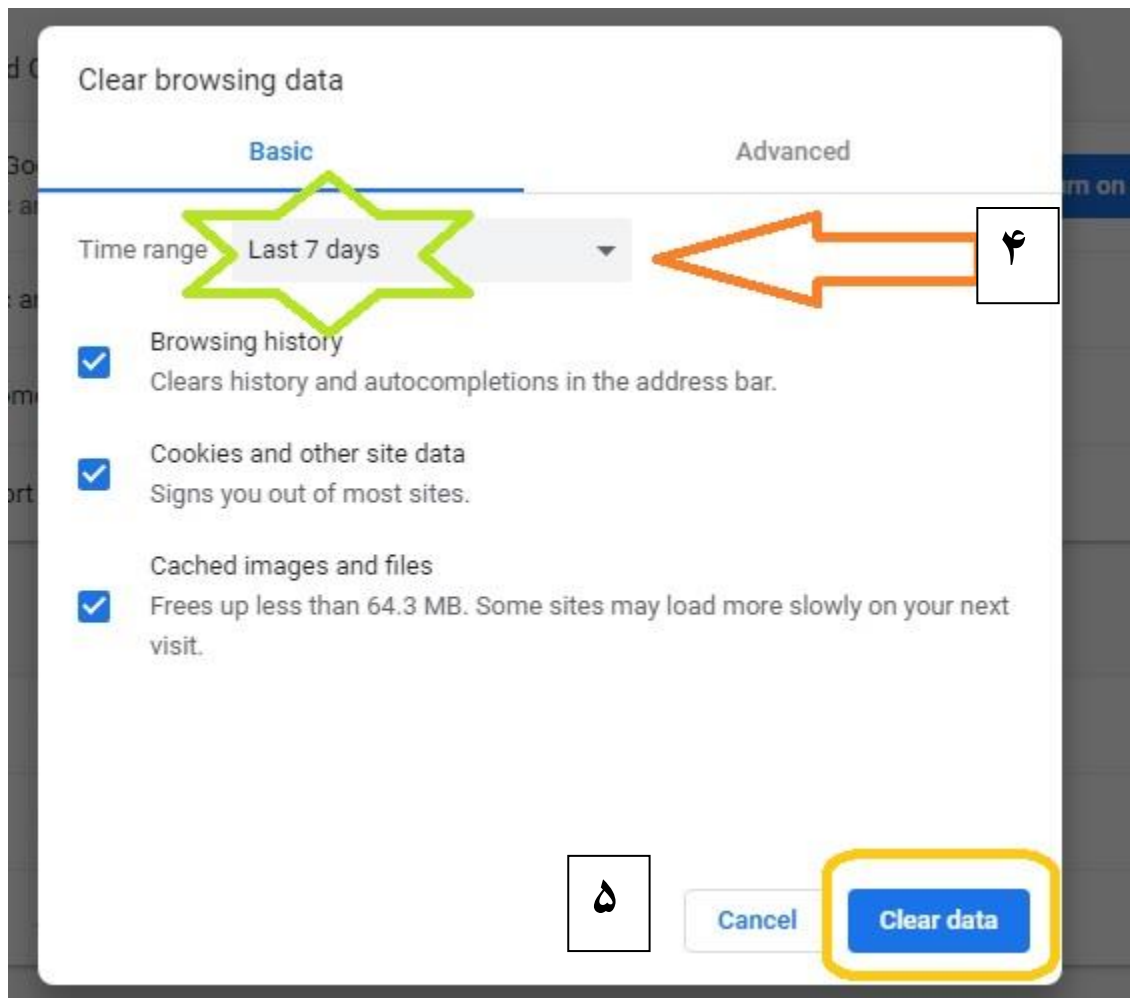

Yesterday - Thursday, August 20, 2020

EN 2:46 PM 8/21/2020

در این مرحله ۷ روز اخیر را انتخاب کنید.

۳. در صورت حل نشدن مشکل مراحل زیر را انجام دهید :

The screenshot shows a web browser window with the address bar displaying 'exam.kums.ac.ir'. The page content is in Persian and includes a login form with fields for 'نام کاربری را وارد کنید' (Enter username) and 'رمز را وارد کنید' (Enter password). A dropdown menu is open from the top right corner, showing options like 'New tab', 'History', 'Settings', and 'Exit'. A red box highlights the menu icon, and a yellow arrow points to the 'Settings' option. A box with the number '۱' is placed near the menu icon, and another box with the number '۲' is placed near the login form.

The screenshot shows the Chrome Settings page. The 'On startup' section is highlighted, showing three options: 'Open the New Tab page', 'Continue where you left off' (which is selected), and 'Open a specific page or set of pages'. A box with the number '۳' is placed over the 'Continue where you left off' option, and a yellow arrow points down to a box labeled 'Advanced' at the bottom of the settings page.