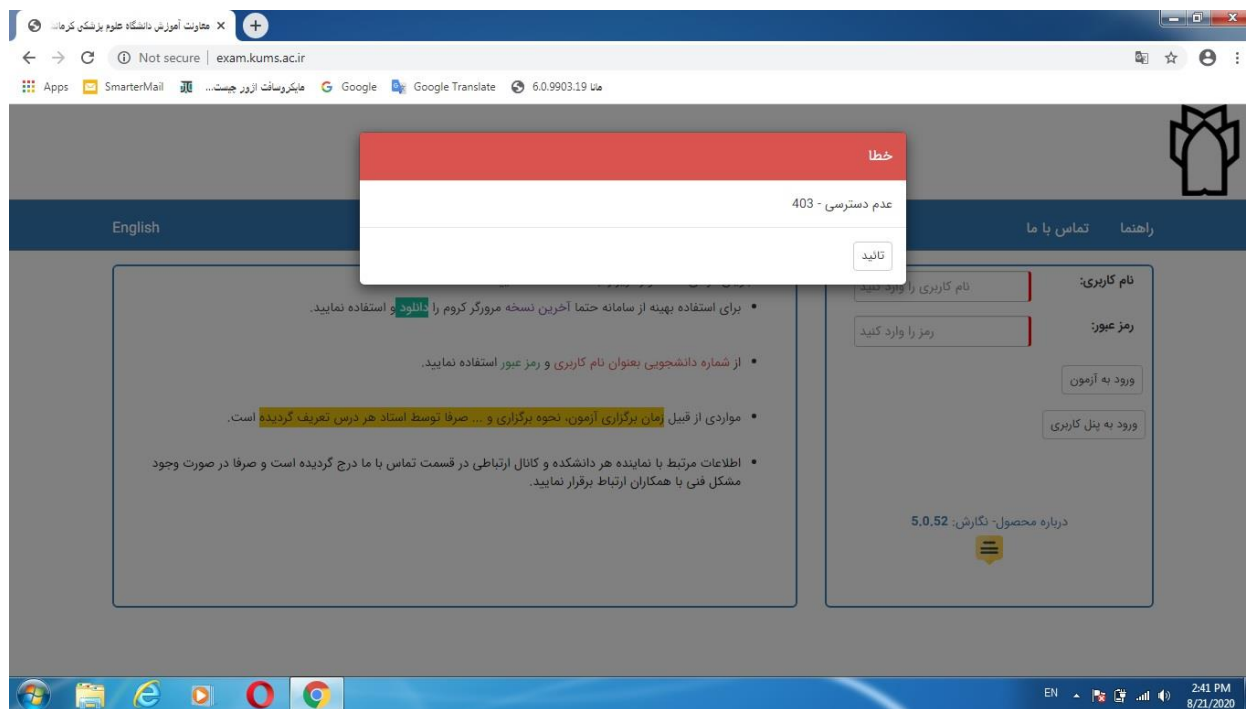

مراحل حل مشکل ورود به سایت Exam.kums.ac.ir

۱. از مرورگر chrome استفاده شود (لپ تاپ و گوشی) فایل نصب chrome در صفحه اصلی قرار داده شده است.
۲. در صورت مشاهده خطا مراحل زیر را انجام دهید: