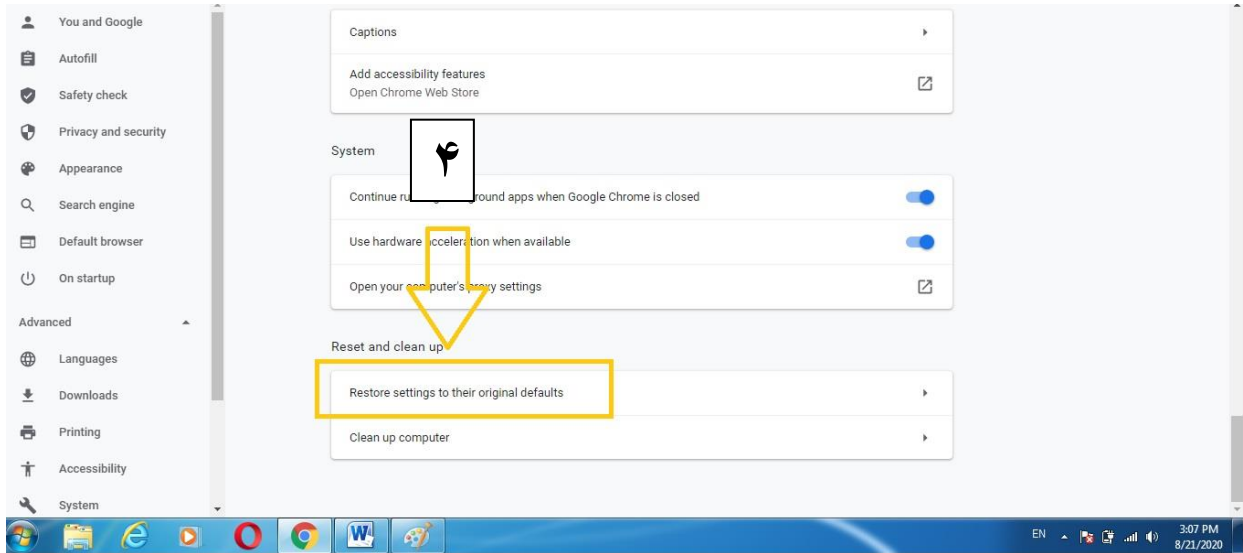

Yesterday - Thursday, August 20, 2020

EN 2:46 PM 8/21/2020

در این مرحله ۷ روز اخیر را انتخاب کنید.

۳. در صورت حل نشدن مشکل مراحل زیر را انجام دهید :

The screenshot shows a web browser window with the address bar displaying 'exam.kums.ac.ir'. The page content is in Persian and includes a login form with fields for 'نام کاربری را وارد کنید' (Enter username) and 'رمز را وارد کنید' (Enter password). A dropdown menu is open from the top right corner, showing options like 'New tab', 'History', 'Settings', and 'Exit'. A red box highlights the menu icon, and a yellow arrow points to the 'Settings' option. A box with the number '۱' is placed near the menu icon, and another box with the number '۲' is placed near the login form.

The screenshot shows the Chrome Settings page. The 'On startup' section is highlighted, showing three options: 'Open the New Tab page', 'Continue where you left off' (which is selected), and 'Open a specific page or set of pages'. A box with the number '۳' is placed over the 'Continue where you left off' option, and a yellow arrow points down to a box labeled 'Advanced' at the bottom of the settings page.