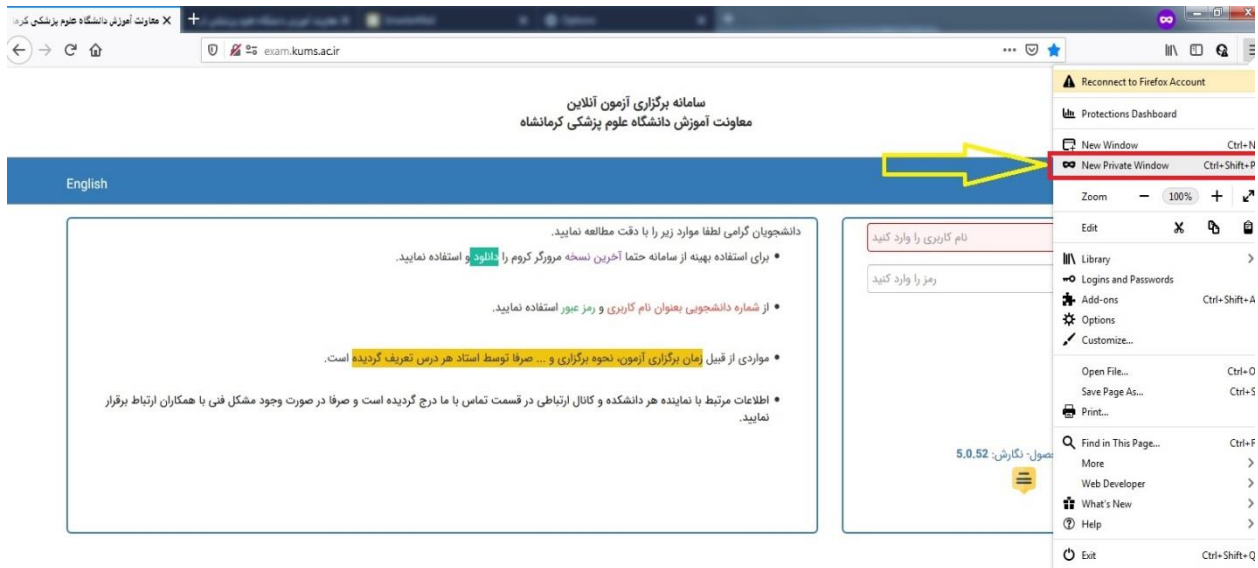

در صورت حل نشدن مشکل مراحل زیر را انجام دهید :

۱. در مرورگر Firefox گزینه New Private Window را کلیک کنید.